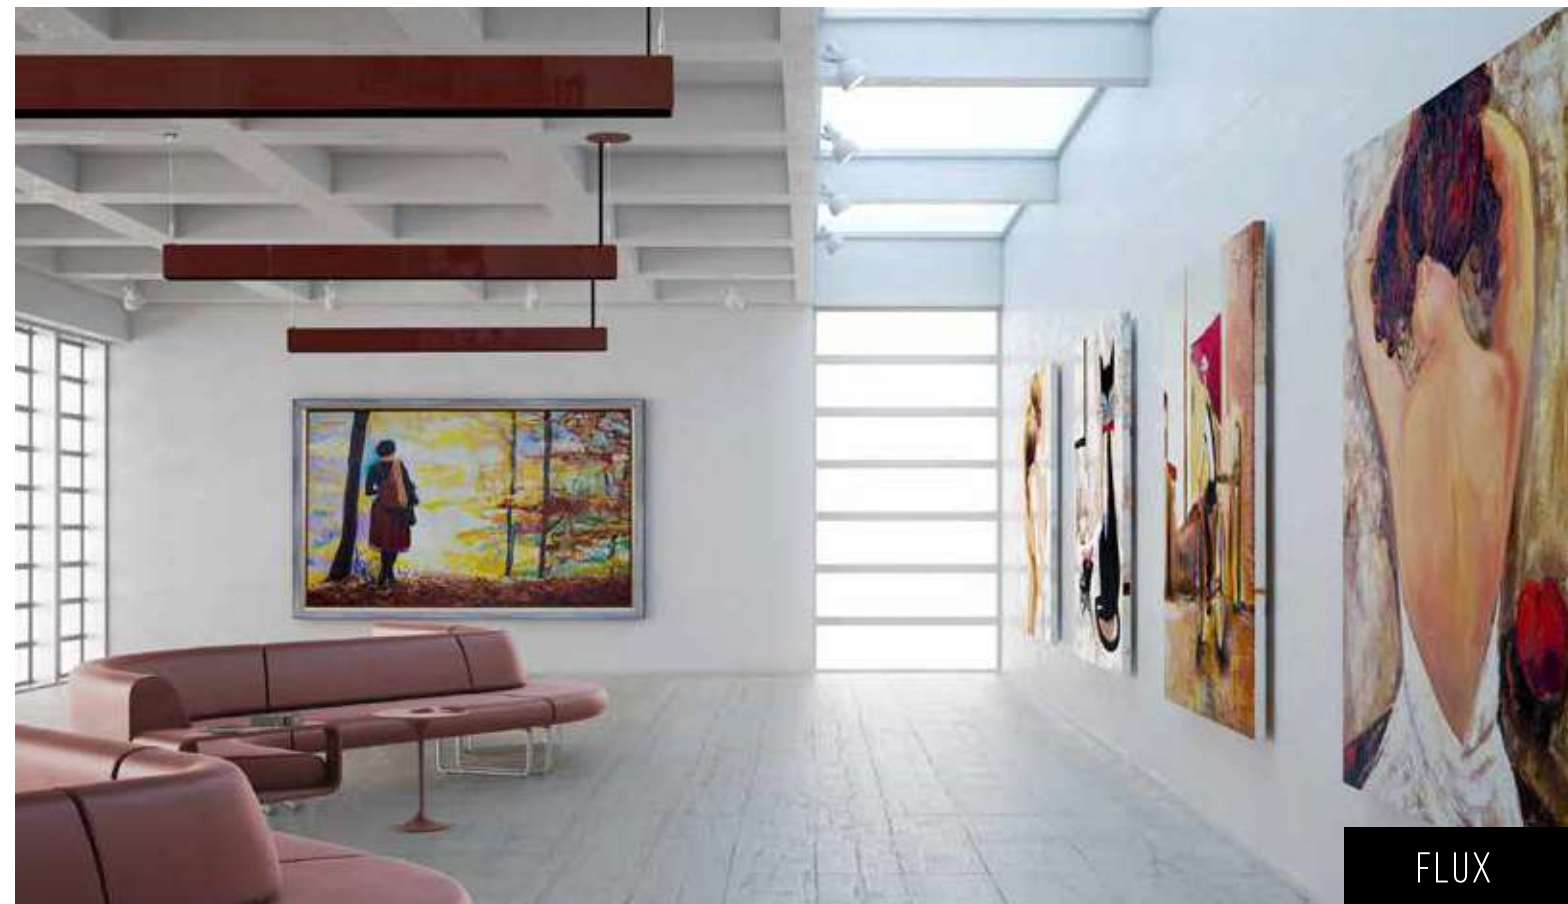

LUNA BRIO

LUNA QUADRI

LUNA CURVA

Y-CONNECT

FLIRE MODIFICATION

FLUX

FIBONACCI L

TMSLIGHTING | 100years