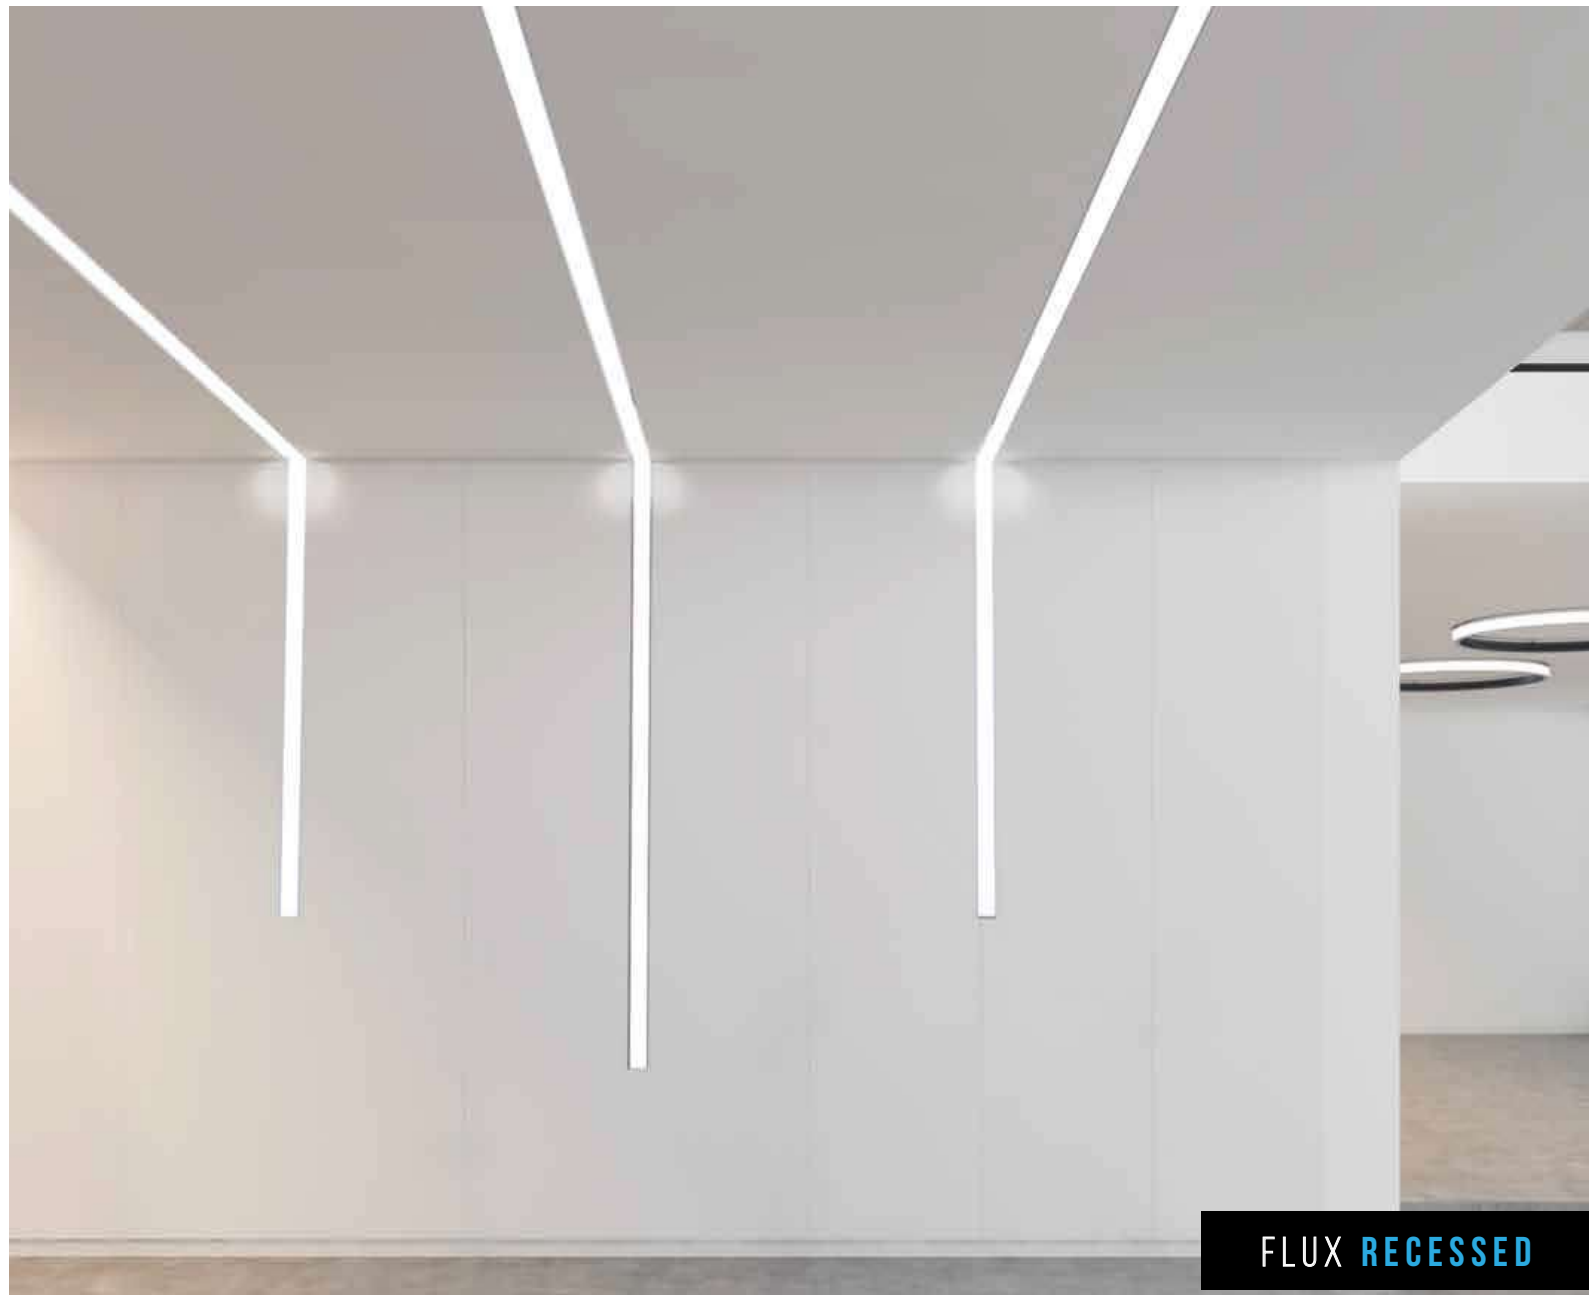

www.tmslighting.com
customercare@tmslighting.com
 1-866-793-1174

SHAPES

ONDA S

Y-SOLO

FLUX RECESSED