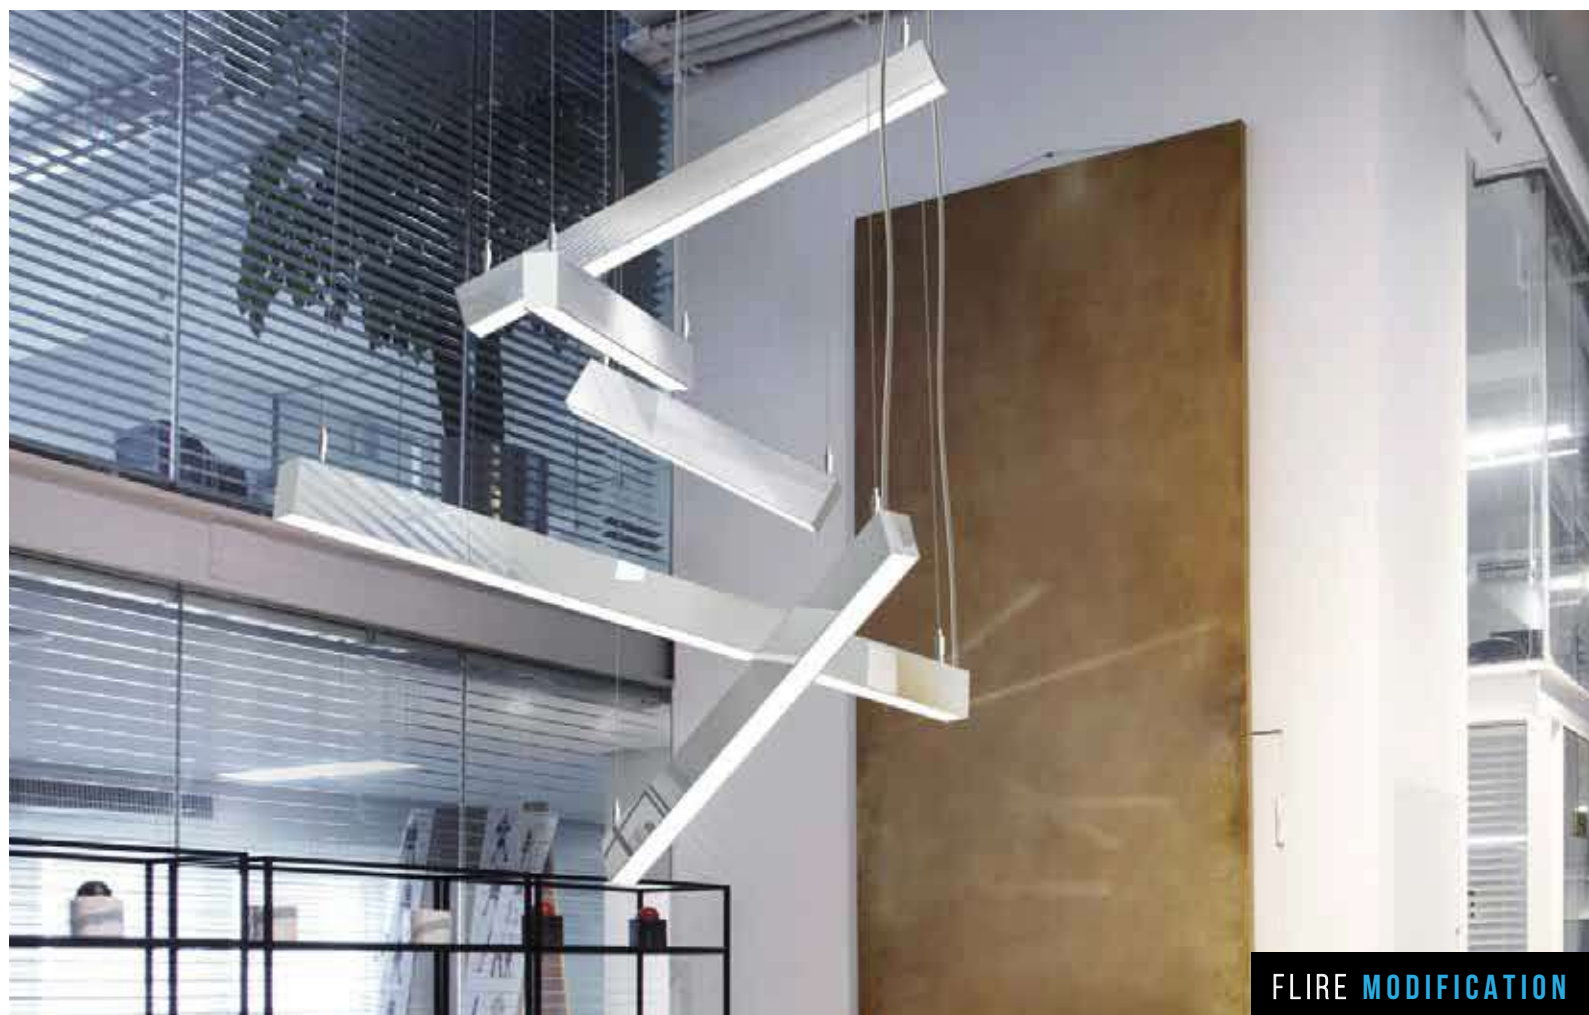

LUNA BRIO

LUNA QUADRI

LUNA CURVA

Y-CONNECT

FLIRE MODIFICATION

FLUX

FIBONACCI L

TMSLIGHTING | 100years